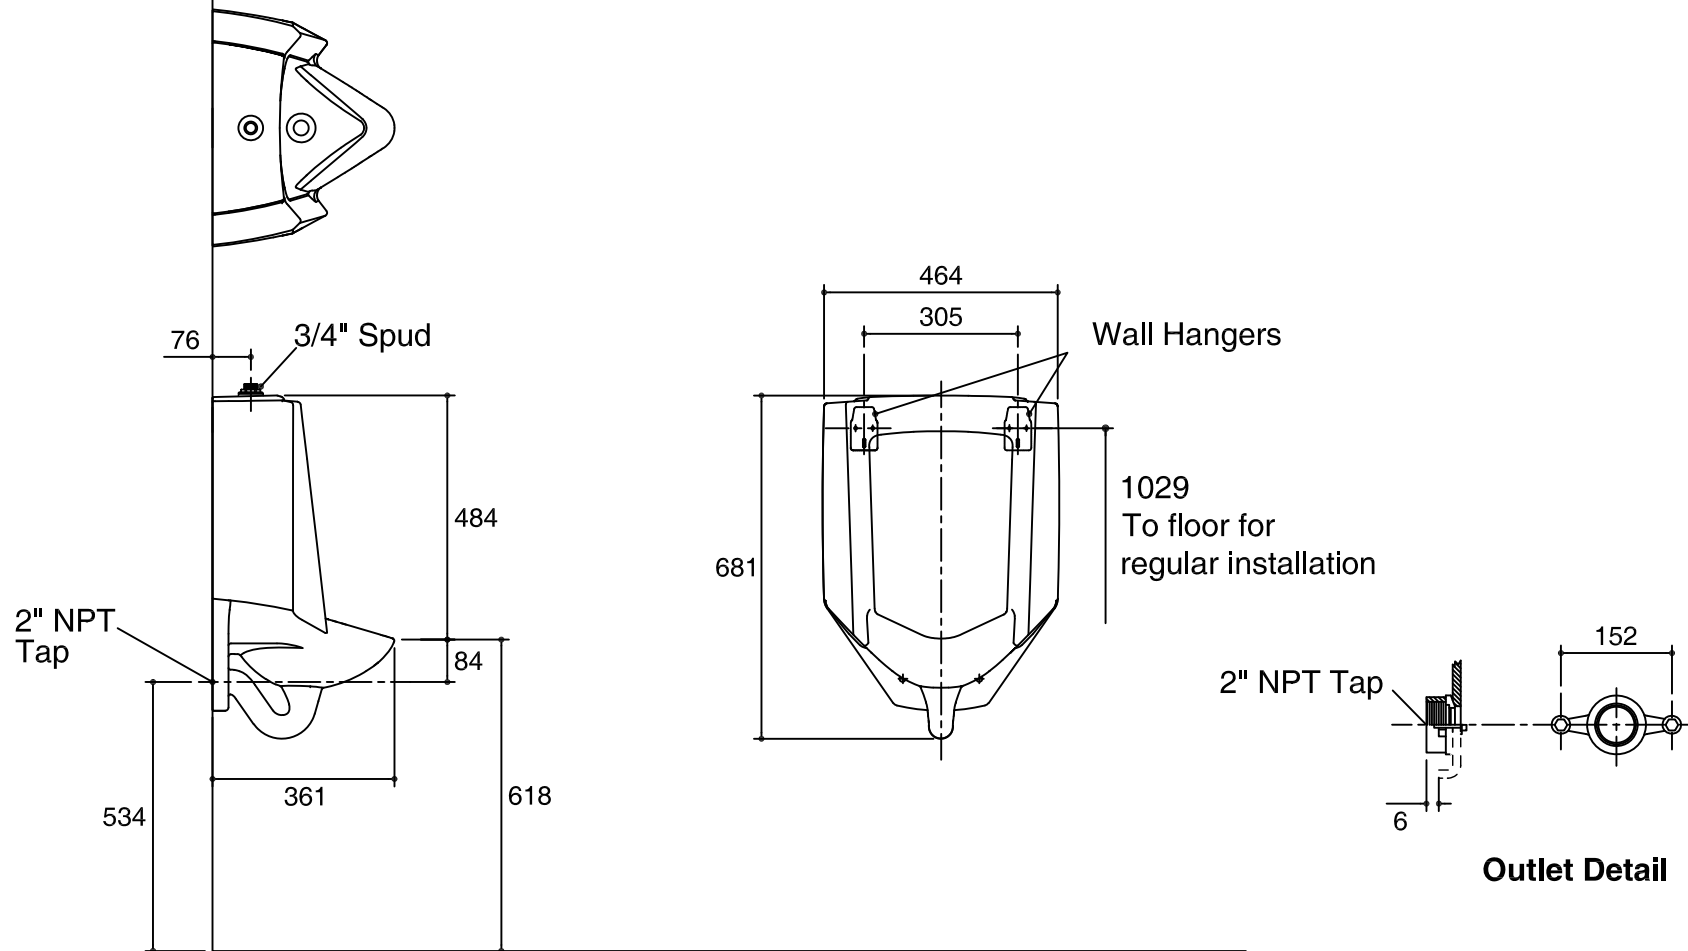

Dimensions are approximate.

Unit: mm.

\* The recommended dimension for installation can be adjusted according to user preferences and layout.

SKU	K-4991X-ET
Name	BARDON ACCUFLUSH
Description	Urinal

**KOHLER**